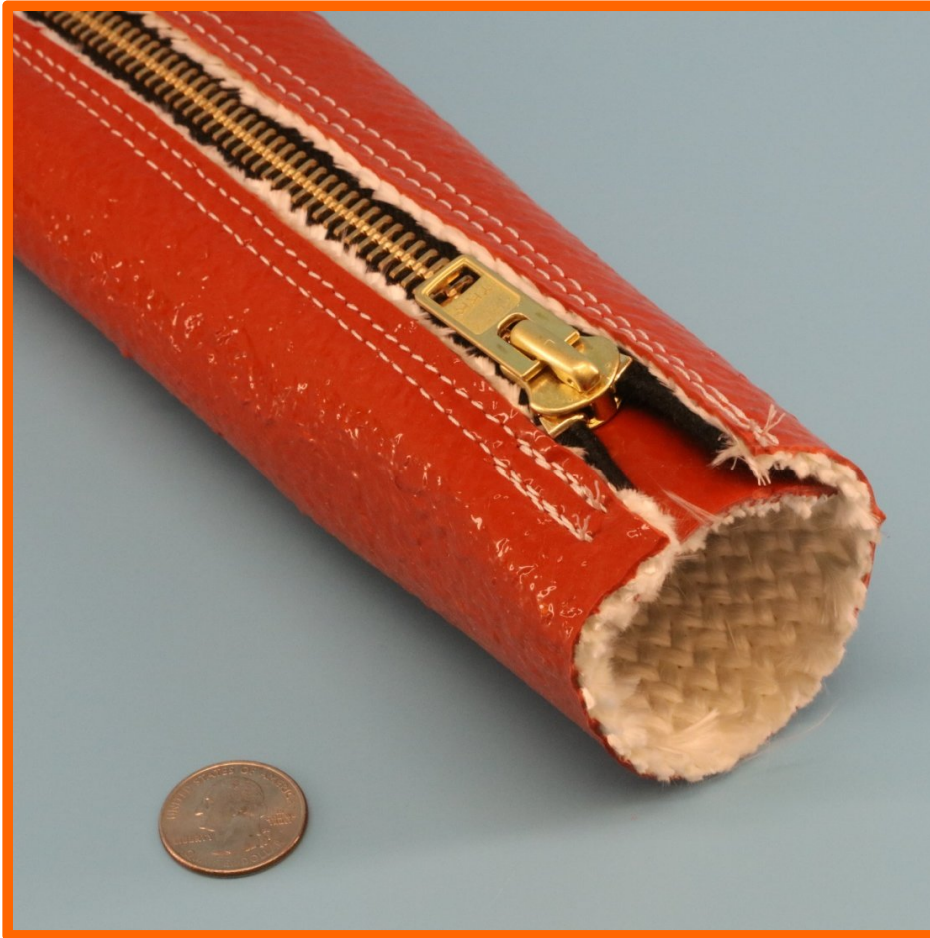

## Firesleeve with Metallic Zipper Closure - ZipSleeve™

**500°F / 260°C Continuous Rating – Higher Temperature for Shorter Periods**

**High Temperature, Heat, Flame & Fire Resistant Firesleeve**

*Removable silicone rubber coated fiberglass sleeve with metal zipper provides heavy duty weld splatter & molten splash protection that is removable and retrofit.*

This heavy duty silicone rubber coated fiberglass sleeve with high temperature zipper closures protects industrial wire, cable and hose with the benefits of being installed & removed as required.

Typical applications are as robotic welding cable protection, steel mill roll-stand hydraulic hose protection or as a cover in extreme environments where serviceability is required.

The zipper is made from high temperature Nomex® fabric and metal teeth. This is a custom fabrication – please allow 3 to 10 business days from date of order.

Available in continuous lengths up to 100 feet. 500°F / 260°C continuous rating with weld splatter / molten metal splash protection

For critical applications, metal clamps can be used to secure the sleeve in case of zipper failure due to a concentrated or prolonged heat or flame event.

Custom ZipSleeve™ can also be fabricated with a flap covering the zipper - sewn on one side and with a hook and loop closure on the other side of the flap.