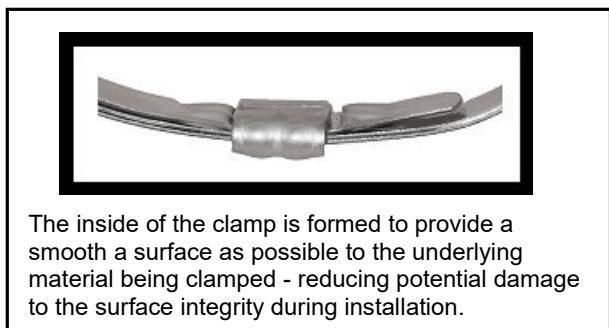

Firesleeve Stainless Steel Preformed Twice Around Clamps Type 201 & 316 Stainless Steel & Galvanized Carbon Steel - 3/4" / 19.1mm wide

Preformed Stainless Steel Twice-Around clamps are the strongest clamps available for firesleeve or hose assembly. Use our Firesleeve Clamp Tool for closing and locking these clamps. Clamp widths available are 0.25", 0.375", 0.5", 0.625" and 0.75" wide. 0.25" wide clamps are type 201 stainless steel. 3/8" / 0.375" through 3/4" / 0.750 clamps are available in type 201 or 316 Stainless Steel and Galvanized Carbon Steel.

Free-end or twice-around clamps are used to secure firesleeve over hoses at the fitting. Twice-around clamps offer better tensile strength than free end clamps and provide superior clamping of hydraulic hoses onto fittings.

The inside of the clamp is formed to provide a smooth a surface as possible to the underlying material being clamped - reducing potential damage to the surface integrity during installation.

FlameShield™ Type 201 / 316 Stainless Steel / Galvanized Carbon Steel Preformed Twice Around Clamps 3/4" / 0.75" / 19.1mm wide - .030"/.76mm thick		
Part Number	Max Sleeve or Hose OD Inches / mm	Price Each 201 / 316 / Galv
C-TA-750-32-X	2 / 51	\$ 8.16 / \$ 25.60 / \$ 3.04
C-TA-750-44-X	2 3/4 / 69	\$ 8.88 / \$ 29.64 / \$ 3.44
C-TA-750-48-X	3 / 76	\$ 9.64 / \$ 30.96 / \$ 3.60
C-TA-750-56-X	3 1/2 / 88	\$ 10.24 / \$ 33.68 / \$ 3.92
C-TA-750-64-X	4 / 101	\$ 11.76 / \$ 36.32 / \$ 4.52
C-TA-750-72-X	4 1/2 / 114	\$ 12.64 / \$ 39.00 / \$ 4.76
C-TA-750-80-X	5 / 127	\$ 13.64 / \$ 41.68 / \$ 5.90
C-TA-750-84-X	5 1/4 / 133	\$ 14.16 / \$ 43.56 / \$ 6.10
C-TA-750-96-X	6 / 152	\$ 15.68 / \$ 48.16 / \$ 6.40
C-TA-750-100-X	6 1/4 / 165	\$ 17.28 / \$ N/A / \$ 6.56
C-TA-750-112-X	7 / 177	\$ CALL / \$ N/A / \$ 7.12
C-TA-750-128-X	8 / 203	\$ 21.28 / \$ N/A / \$ 10.08